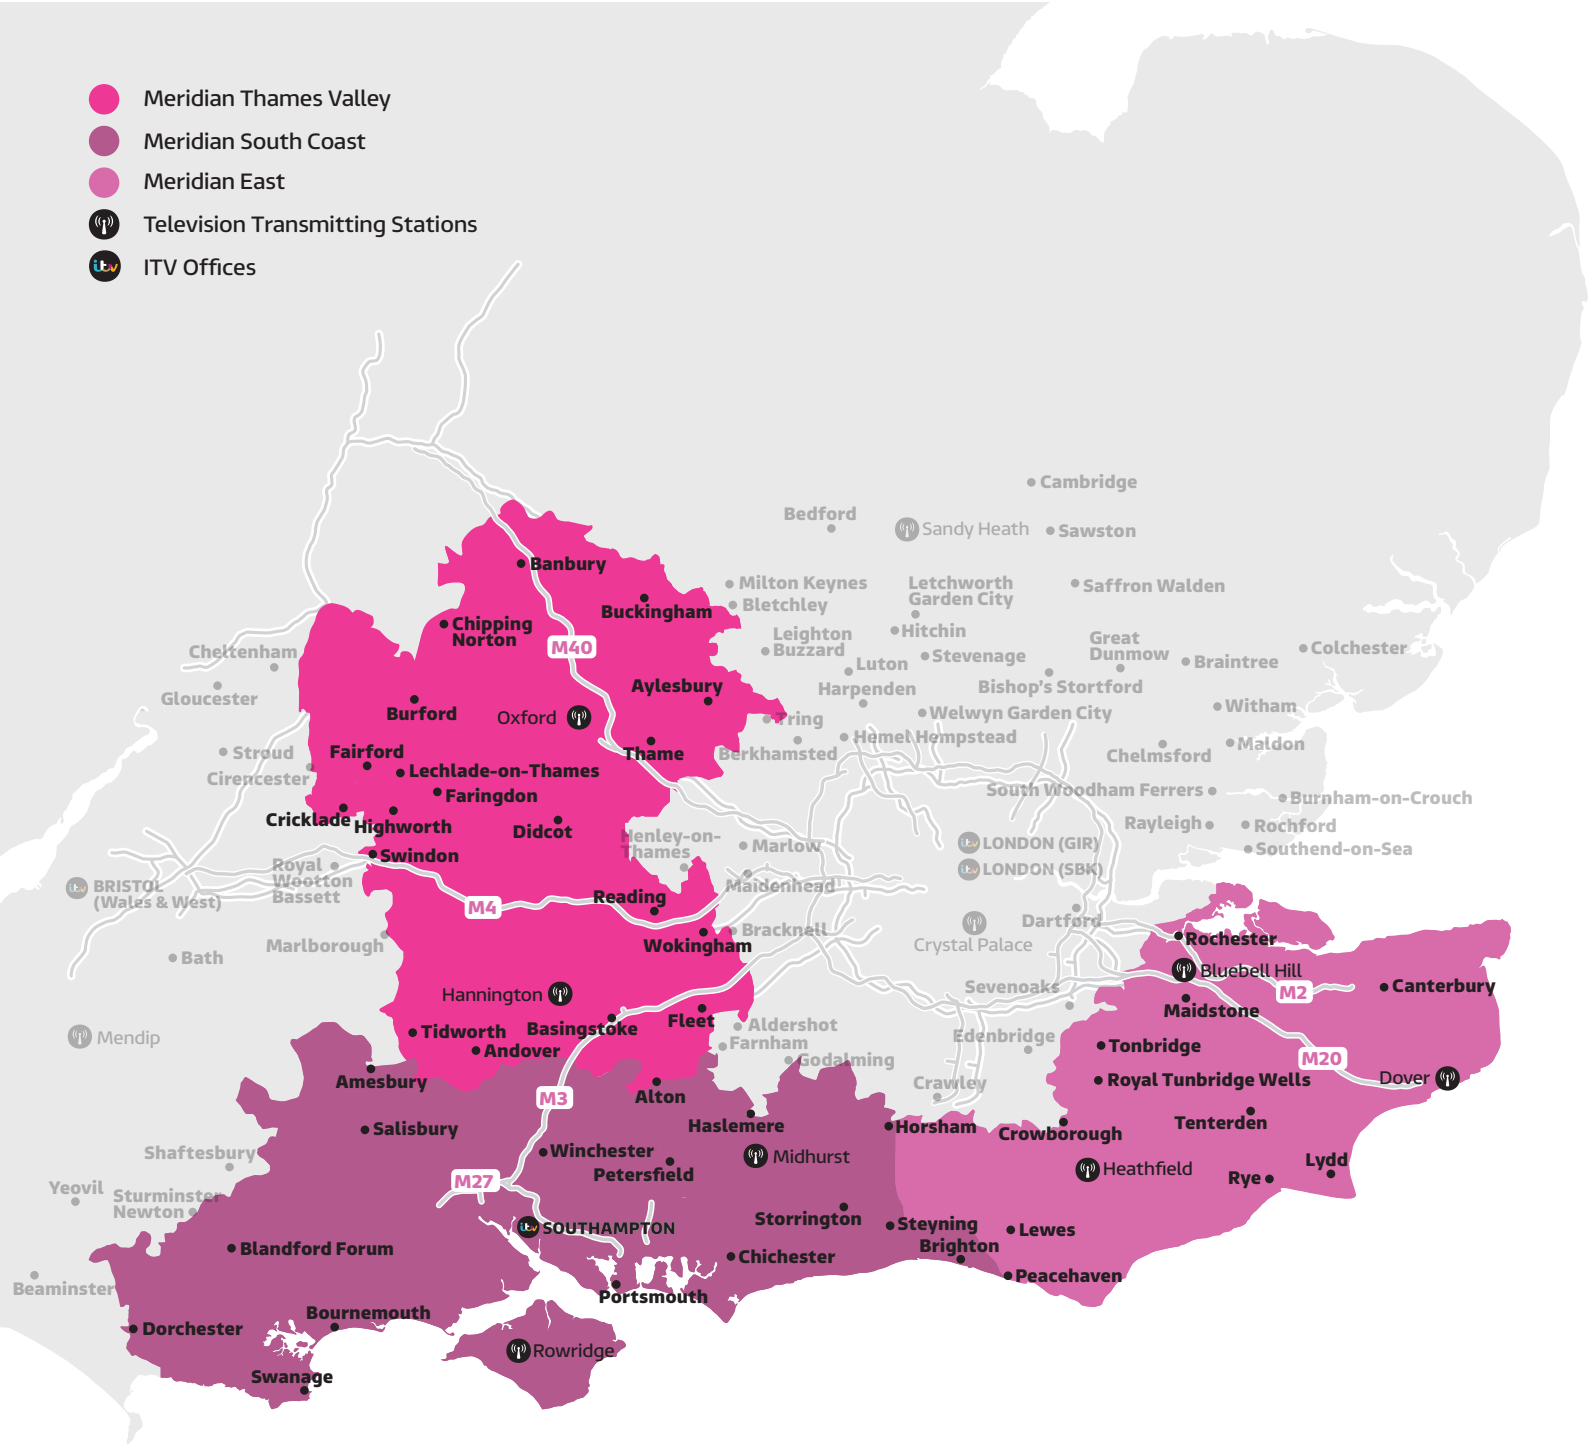

- Meridian Thames Valley
- Meridian South Coast
- Meridian East
-  Television Transmitting Stations
-  ITV Offices

itv **TVADSWORK.COM**
 BELIEVE IN THE POWER OF TELEVISION
 An Orange Planet Pictures | Redwood Advertising Company

Meridian Micro Regions