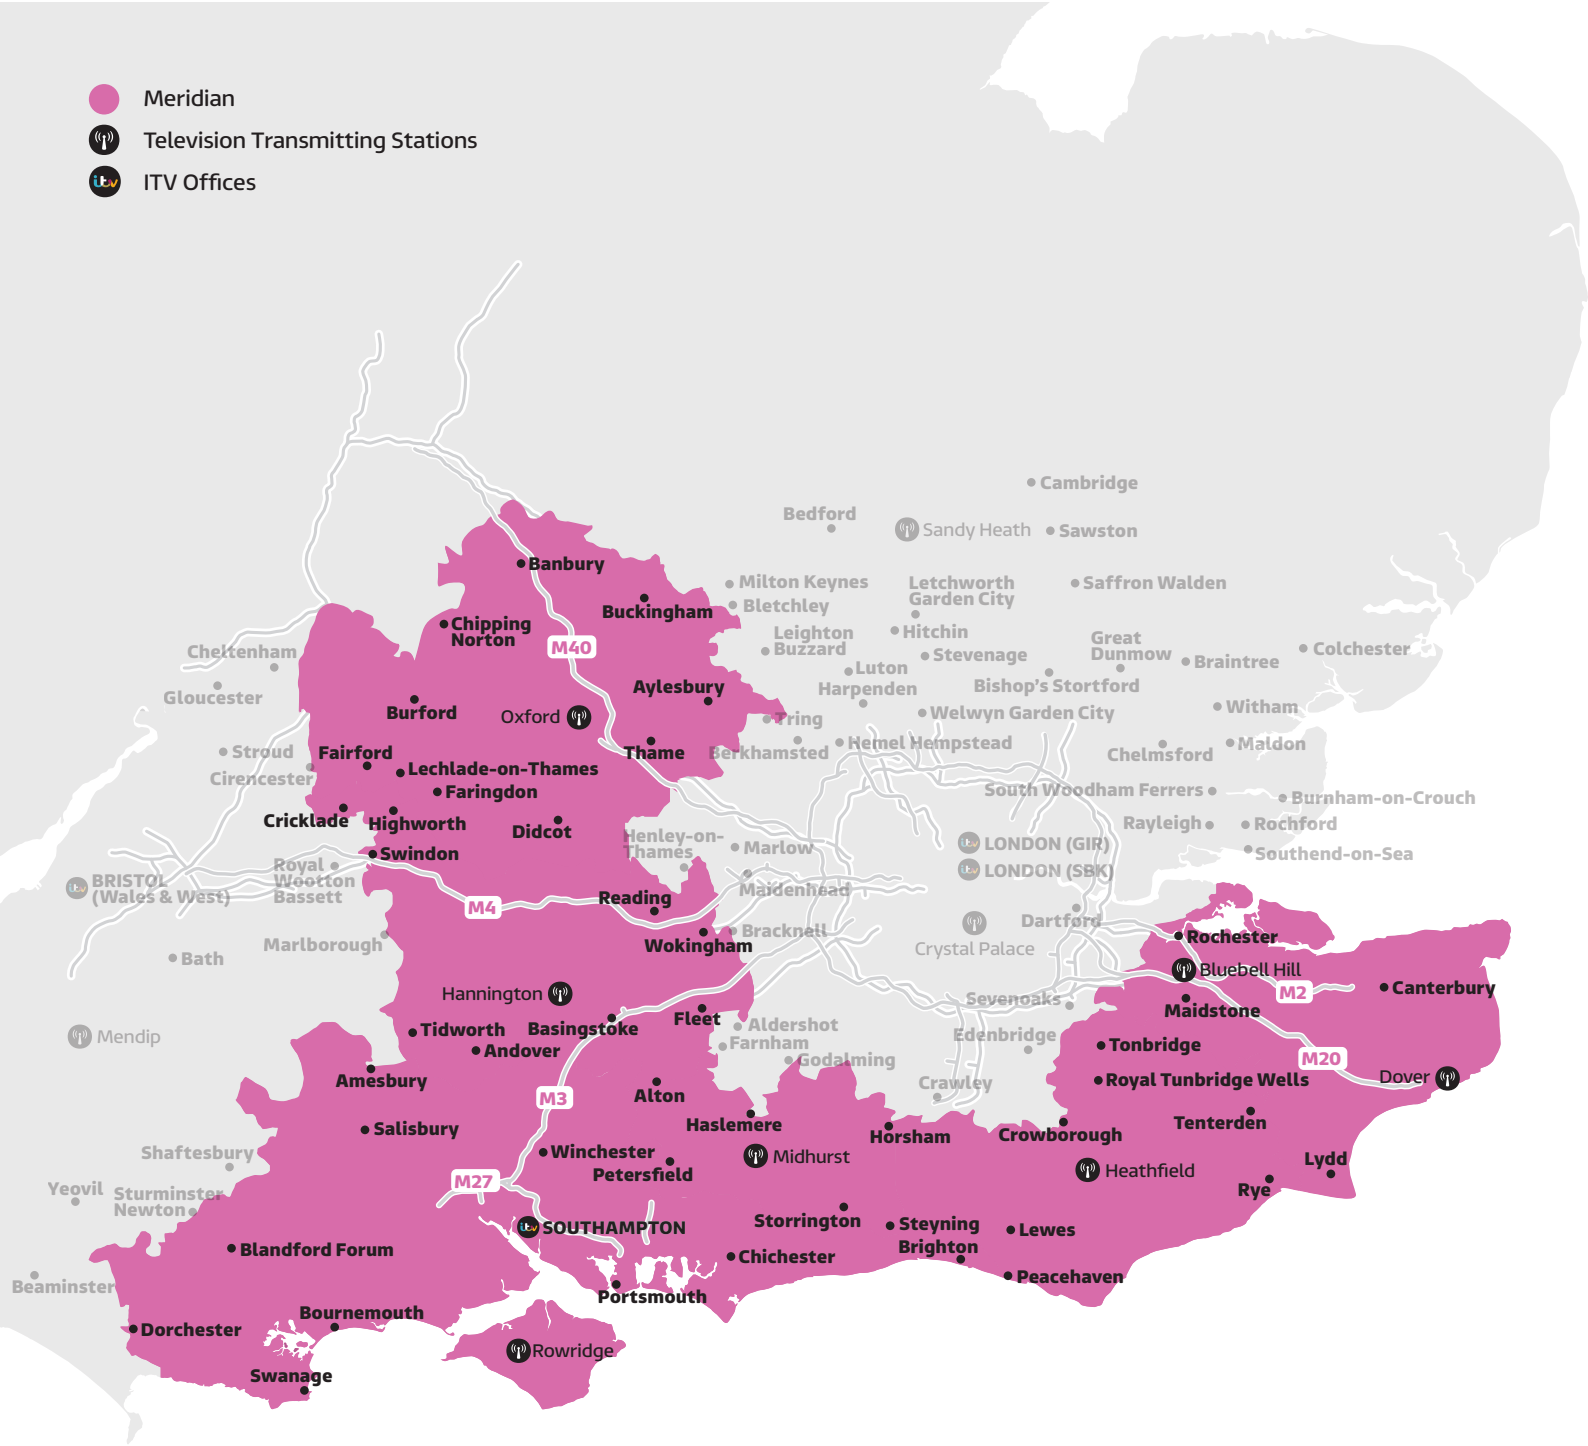

- Meridian
- Ⓜ Television Transmitting Stations
- Ⓜ ITV Offices

TVADSWORK.COM

BELIEVE IN THE POWER OF TELEVISION

An Orange Planet Pictures | Redwood Advertising Company

Meridian Region