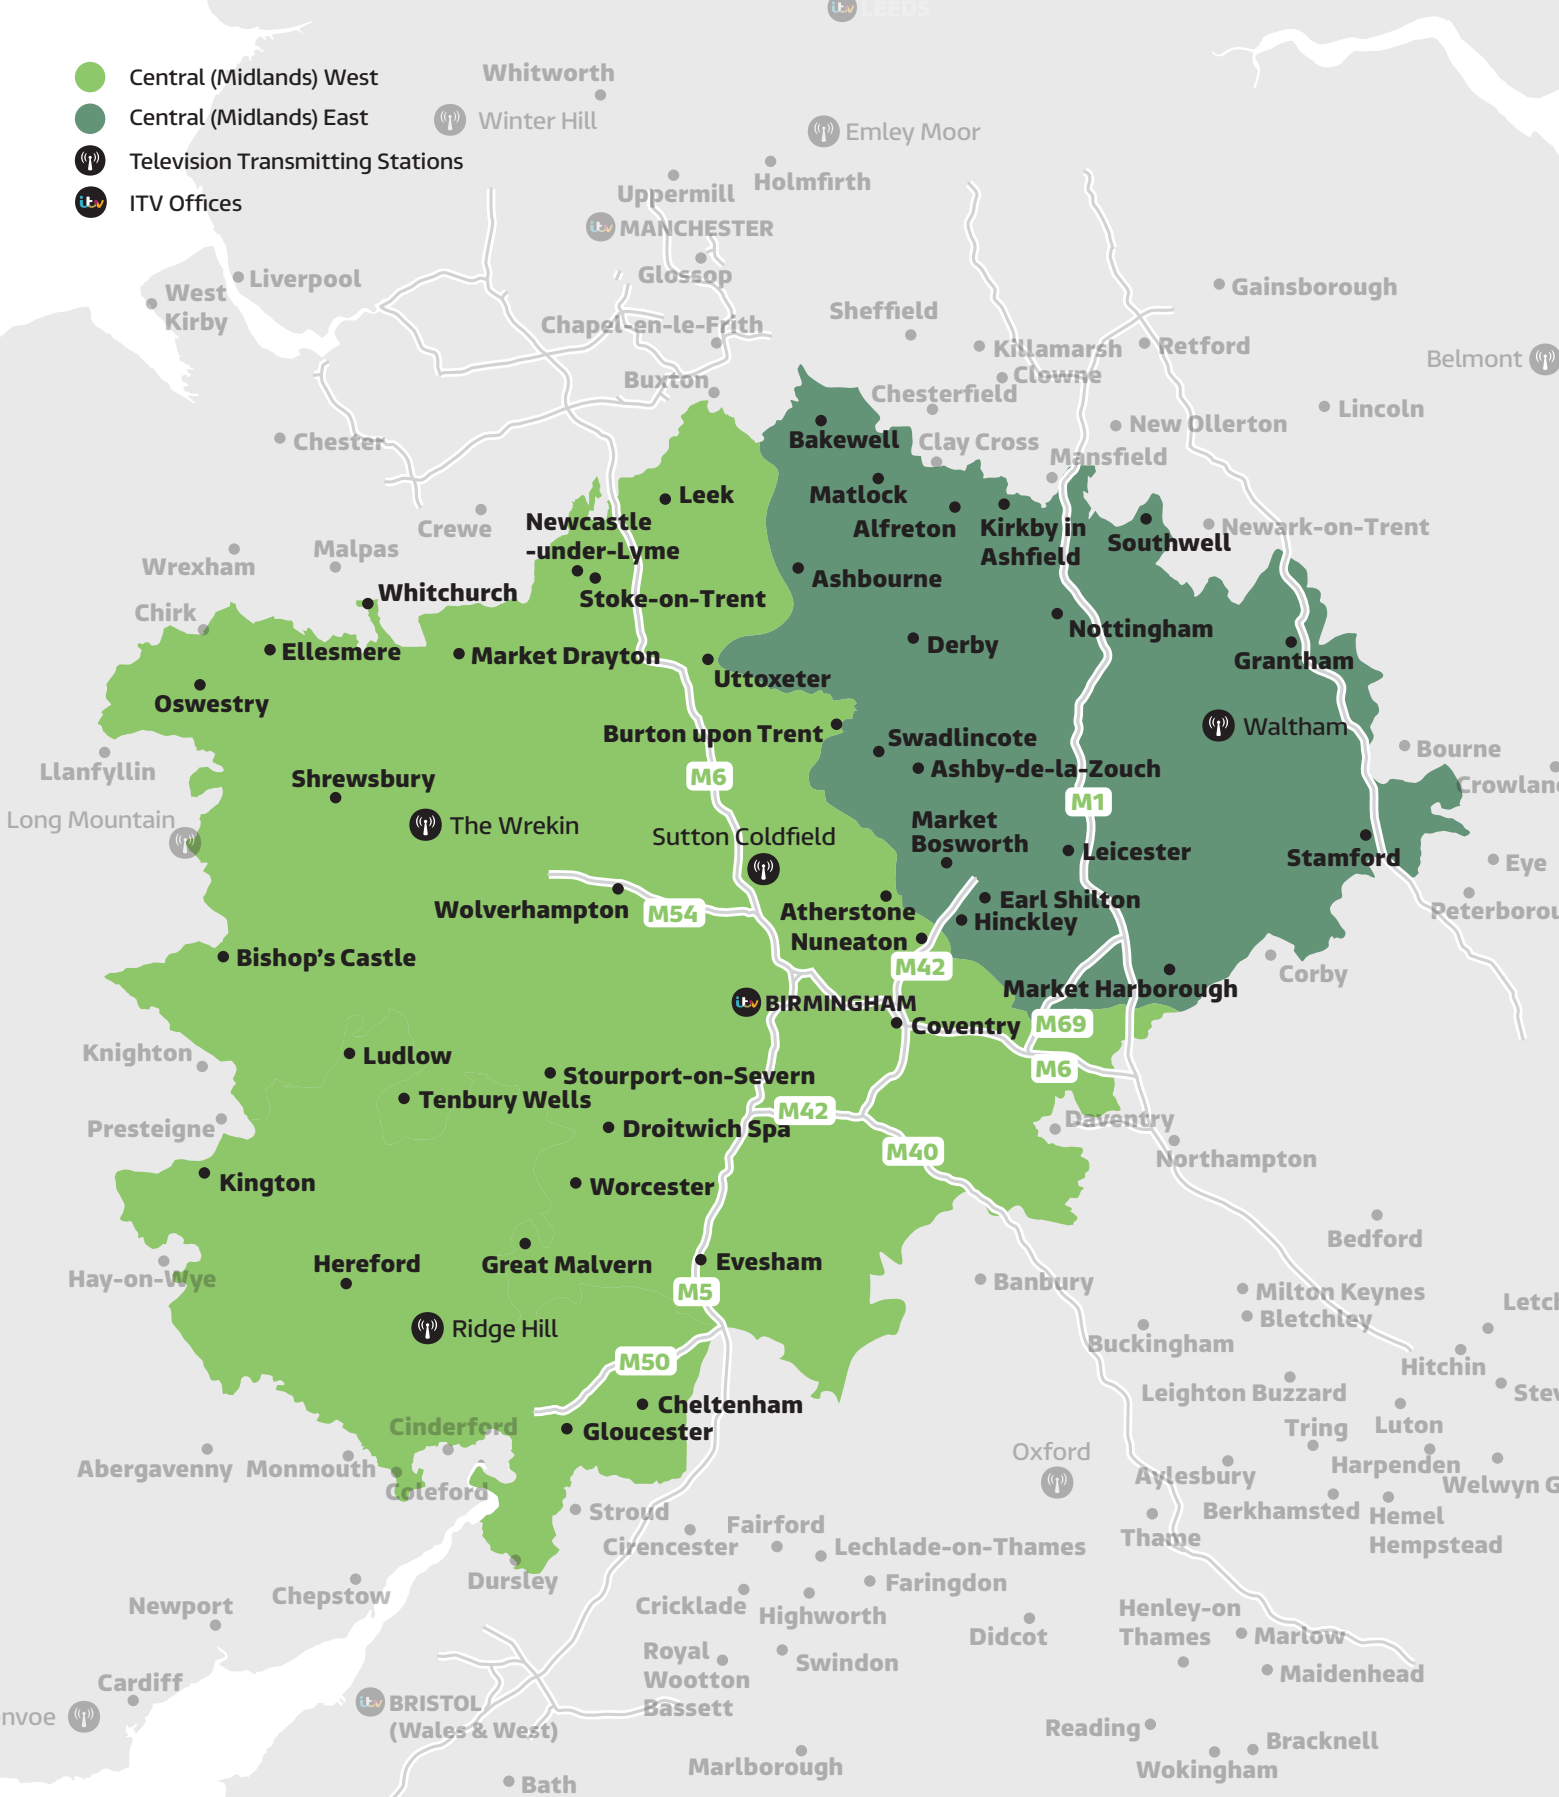

- Central (Midlands) West
- Central (Midlands) East
- 📡 Television Transmitting Stations
- 📺 ITV Offices

TVADSWORK.COM

BELIEVE IN THE POWER OF TELEVISION

An Orange Planet Pictures | Redwood Advertising Company

Central (Midlands) Micro Regions