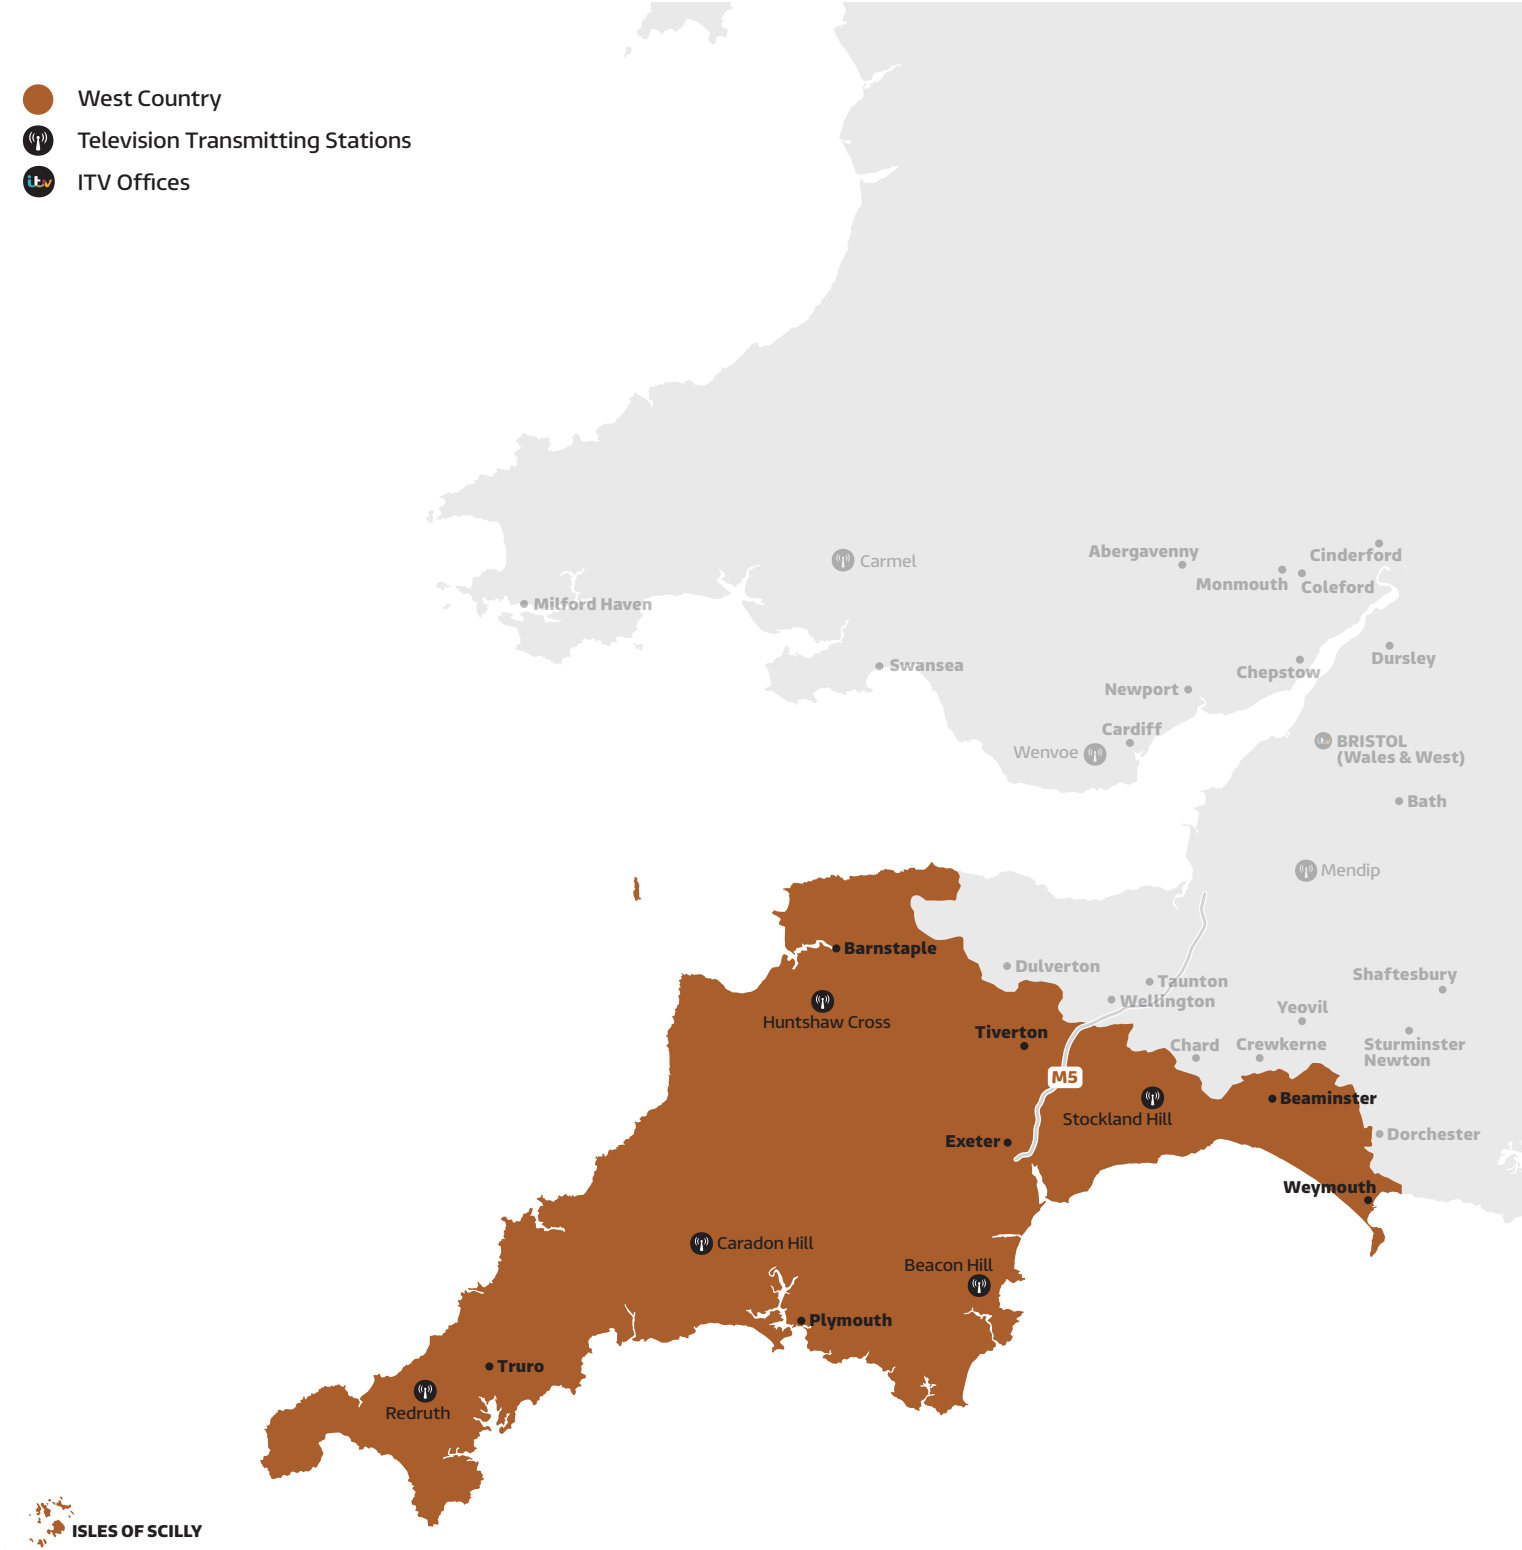

-  West Country
-  Television Transmitting Stations
-  ITV Offices

**TVADSWORK.COM**

BELIEVE IN THE POWER OF TELEVISION

An Orange Planet Pictures | Redwood Advertising Company

## West Country Region